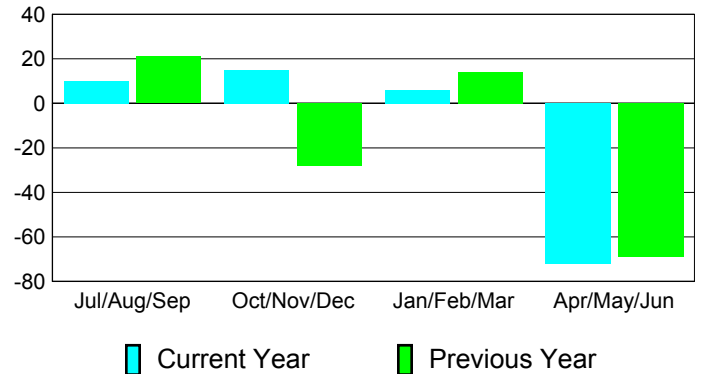

Membership Results
2010-2011

Membership
2009-2010

Month	Net Memb Goal	Actual New Memb	Actual Dropped Memb	Gain/Loss of Memb	Gain/Loss of Memb
Jul/Aug/Sep	109	57	-47	10	21
Oct/Nov/Dec	38	33	-18	15	-28
Jan/Feb/Mar	5	34	-28	6	14
Apr/May/Jun	-30	13	-85	-72	-69
Totals	122	137	-178	-41	-62

Membership Results 2010-2011

Goal, New, Dropped, Gain/Loss

Comparison of Membership Gain/Loss

Current Year Compared to the Previous Year

Gender Comparison 2010-2011

Jul/Aug/Sep

Oct/Nov/Dec

Jan/Feb/Mar